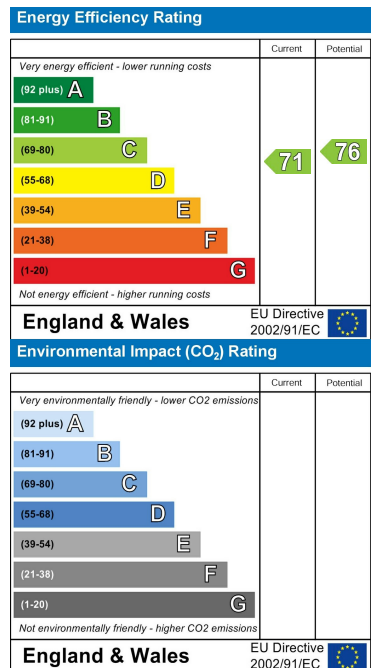

Energy Efficiency Graph

These particulars, whilst believed to be accurate are set out as a general outline only for guidance and do not constitute any part of an offer or contract. Intending purchasers should not rely on them as statements of representation of fact, but must satisfy themselves by inspection or otherwise as to their accuracy. No person in this firm's employment has the authority to make or give any representation or warranty in respect of the property.